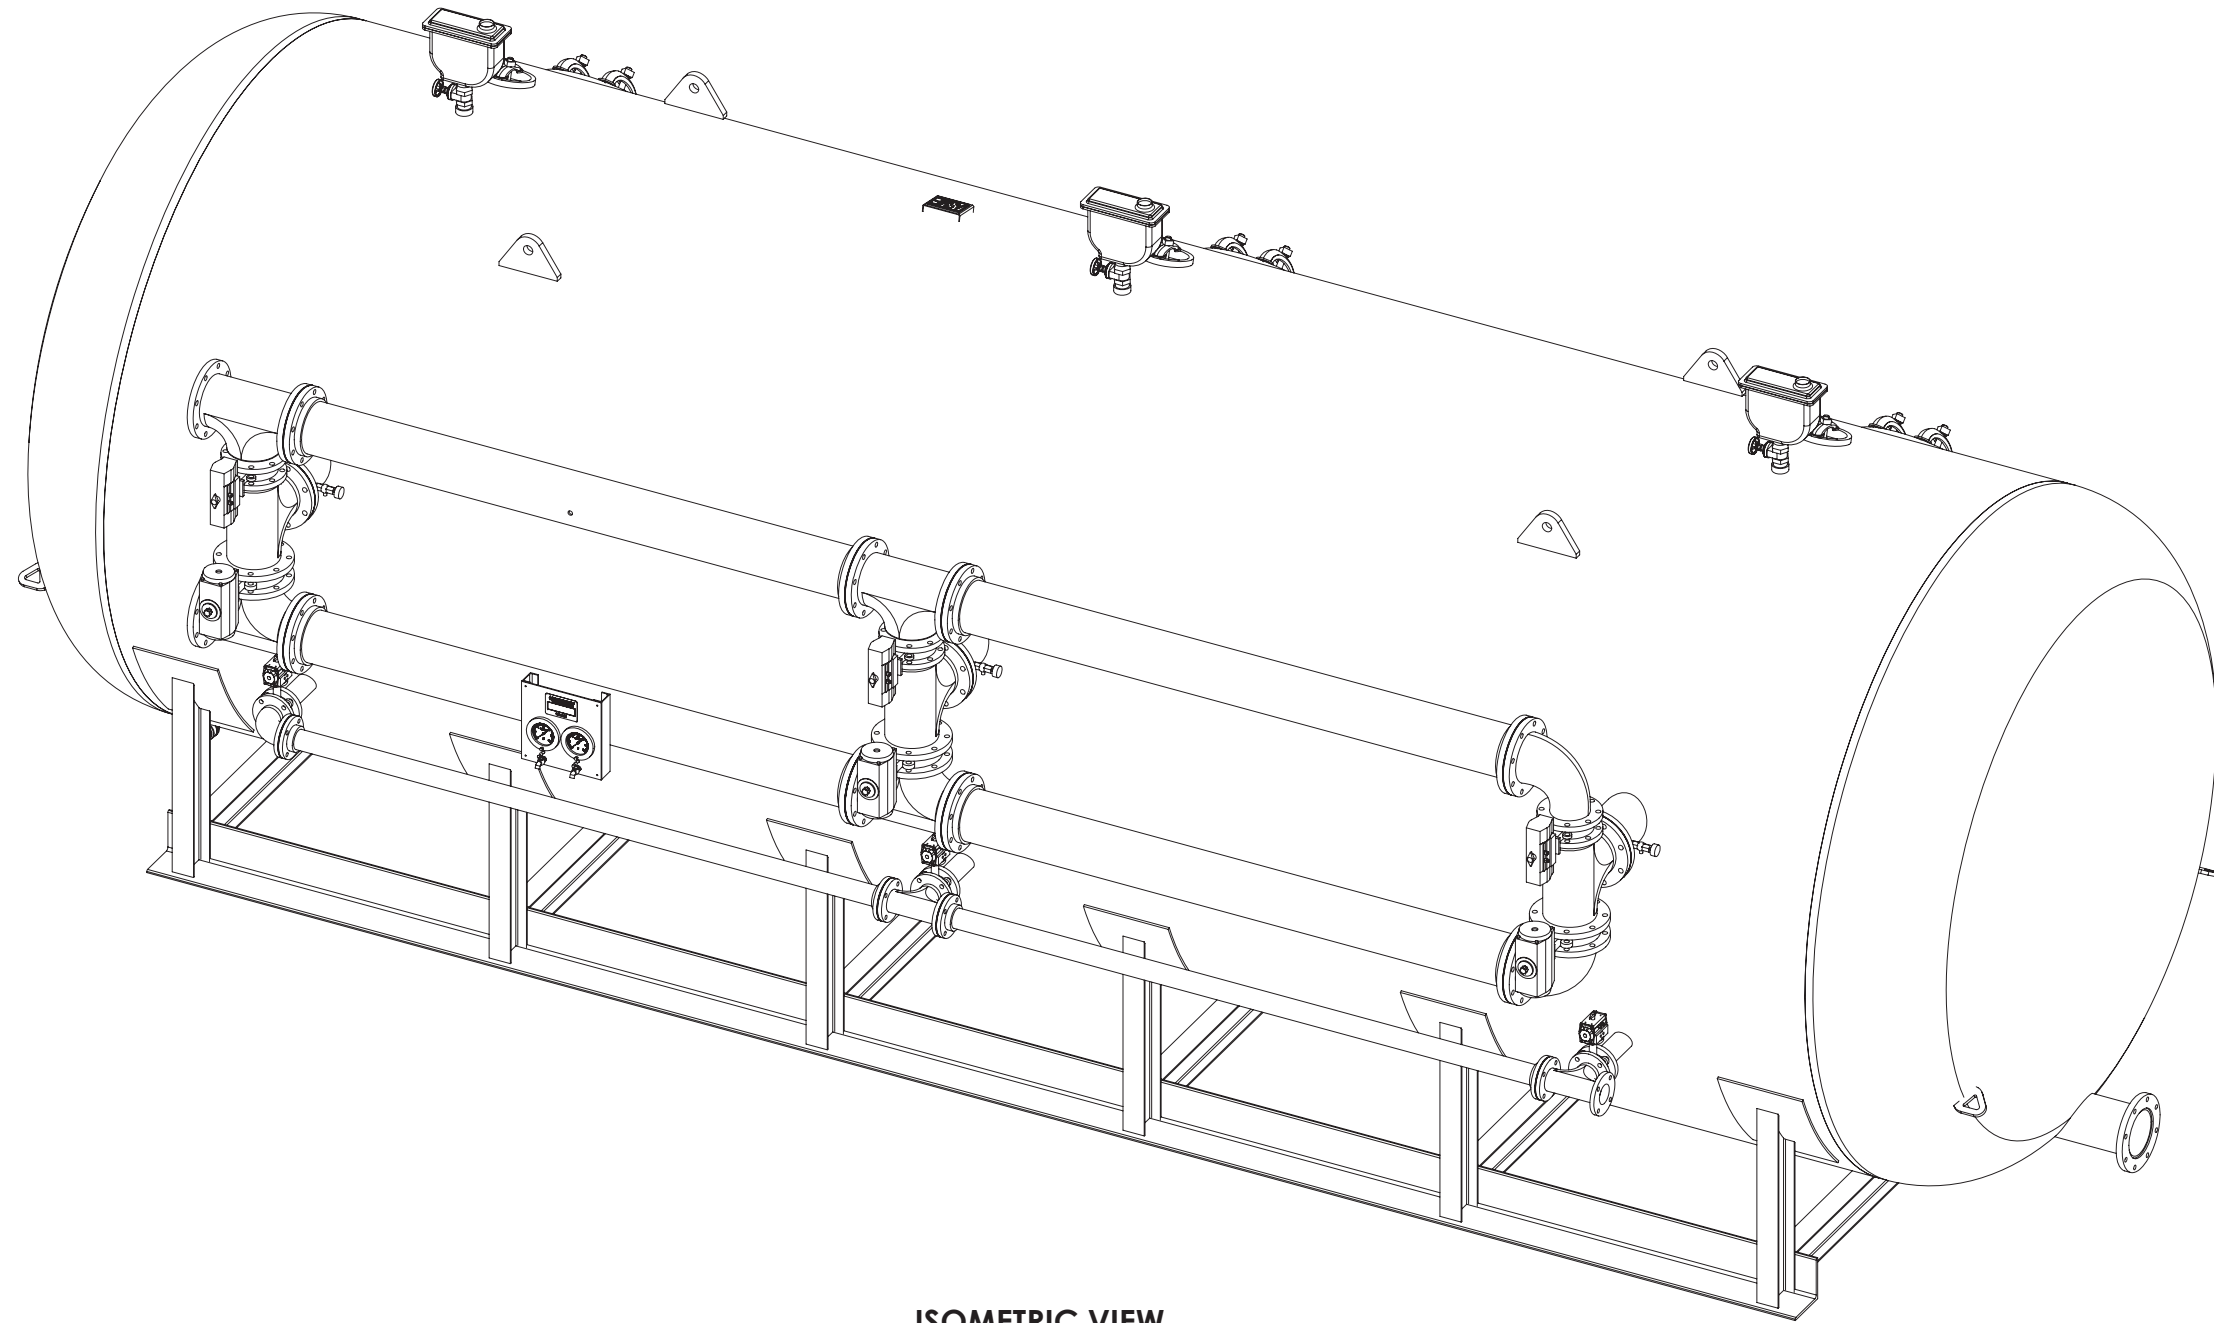

 **TONKAWATER™**
A U.S. WATER BRAND

OptaCell™ Pressure Filter System
Side Piped Common - 3 Cell
Catalog Drawing

ISOMETRIC VIEW

DRAWING SIZE: D		ALL RIGHTS TO MANUFACTURE, COPY, REPRODUCE OR DISPOSE OF THIS DRAWING OR ITS CONTENTS ARE RESERVED UNLESS OTHERWISE SPECIFIED IN WRITING BY TONKA EQUIPMENT COMPANY. DO NOT SCALE DRAWING	
DRAWN BY: DDI	START DATE: 01/27/2014	THICKNESS:	
	DWG. SCALE: 1:24	LENGTH:	384"
APPR. BY:	APPR. DATE:	APPROX. WEIGHT:	137054.6605

TONKAWATER™
A U.S. WATER BRAND

13305 WATERTOWER CIRCLE
PLYMOUTH, MN 55441
(763) 559-2837
www.tonkawater.com

**OPTACELL™ PRESSURE FILTER SYSTEM
SIDE PIPED COMMON - 3 CELL SKID
CATALOG DRAWING**

SHEET NUMBER:
1 OF 2

REV:
0

DRAWING NUMBER:
00065019

Last Saved: Thursday, July 20, 2017 12:35:51 PM

PLAN VIEW

FRONT ELEVATION

RIGHT SIDE ELEVATION

D ALL RIGHTS TO MANUFACTURE, COPY, REPRODUCE OR DISPOSE OF THIS DRAWING OR ITS CONTENTS ARE RESERVED UNLESS OTHERWISE SPECIFIED IN WRITING BY TONKA EQUIPMENT COMPANY. DO NOT SCALE DRAWING			
DRAWN BY: DDI	START DATE: 01/27/2014	THICKNESS:	
	DWG. SCALE: 1:24	LENGTH: 384"	
APPR. BY:	APPR. DATE:	APPROX. WEIGHT: 137054.6605	

REV:
0

DRAWING NUMBER:
00065019