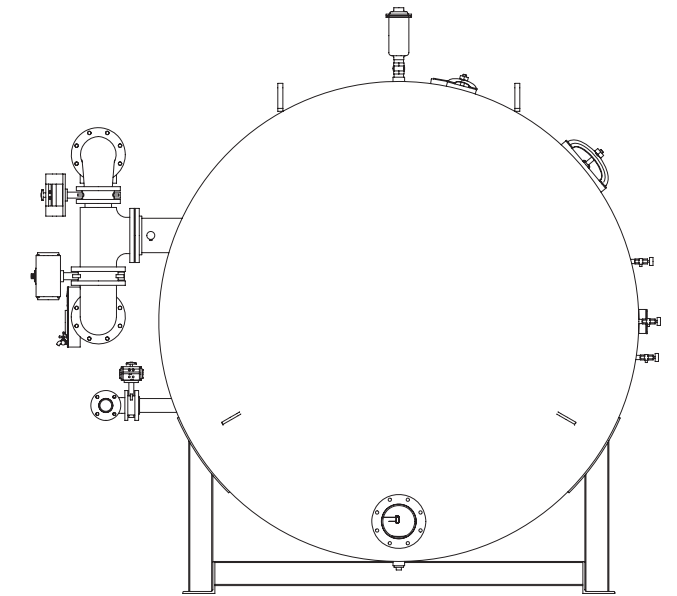

REV:
0

DRAWING NUMBER:
00065019

Last Saved: Thursday, July 20, 2017 12:35:51 PM

PLAN VIEW

FRONT ELEVATION

RIGHT SIDE ELEVATION

D ALL RIGHTS TO MANUFACTURE, COPY, REPRODUCE OR DISPOSE OF THIS DRAWING OR ITS CONTENTS ARE RESERVED UNLESS OTHERWISE SPECIFIED IN WRITING BY TONKA EQUIPMENT COMPANY. DO NOT SCALE DRAWING			
DRAWN BY: DDI	START DATE: 01/27/2014	THICKNESS:	
	DWG. SCALE: 1:24	LENGTH: 384"	
APPR. BY:	APPR. DATE:	APPROX. WEIGHT: 137054.6605	

TONKAWATER™
A U.S. WATER BRAND

13305 WATERTOWER CIRCLE
PLYMOUTH, MN 55441
(763) 559-2837
www.tonkawater.com

**OPTACELL™ PRESSURE FILTER SYSTEM
SIDE PIPED COMMON - 3 CELL SKID
CATALOG DRAWING**

SHEET NUMBER:
2 OF 2

REV:
0

DRAWING NUMBER:
00065019