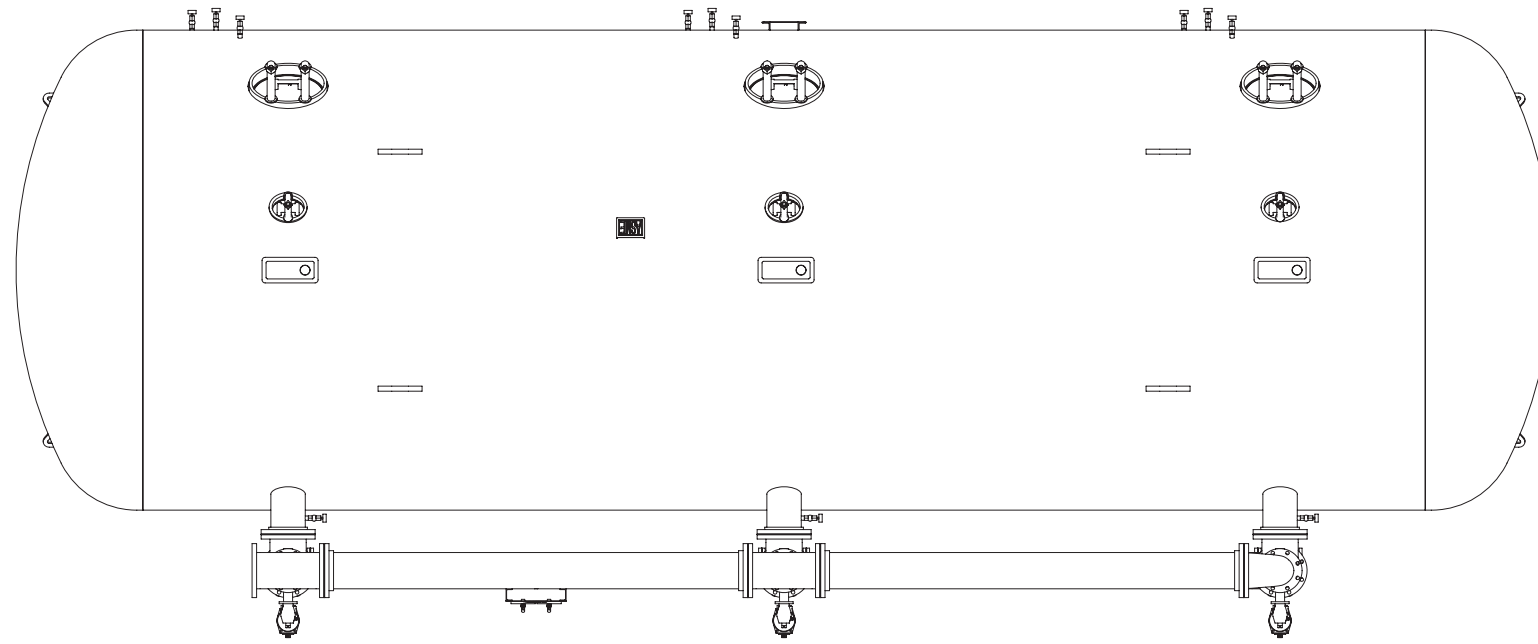

 **TONKAWATER™**
A U.S. WATER BRAND

OptaCell™ Pressure Filter System
Side Piped Common - 3 Cell
Catalog Drawing

ISOMETRIC VIEW

DRAWING SIZE: D		ALL RIGHTS TO MANUFACTURE, COPY, REPRODUCE OR DISPOSE OF THIS DRAWING OR ITS CONTENTS ARE RESERVED UNLESS OTHERWISE SPECIFIED IN WRITING BY TONKA EQUIPMENT COMPANY. DO NOT SCALE DRAWING	
DRAWN BY: DDI	START DATE: 01/27/2014	THICKNESS:	
	DWG. SCALE: 1:24	LENGTH:	384"
APPR. BY:	APPR. DATE:	APPROX. WEIGHT:	137054.6605

TONKAWATER™
A U.S. WATER BRAND

13305 WATERTOWER CIRCLE
PLYMOUTH, MN 55441
(763) 559-2837
www.tonkawater.com

**OPTACELL™ PRESSURE FILTER SYSTEM
SIDE PIPED COMMON - 3 CELL SKID
CATALOG DRAWING**

SHEET NUMBER:
1 OF 2

REV:
0

DRAWING NUMBER:
00065019

Last Saved: Thursday, July 20, 2017 12:35:51 PM

PLAN VIEW

FRONT ELEVATION

RIGHT SIDE ELEVATION

D ALL RIGHTS TO MANUFACTURE, COPY, REPRODUCE OR DISPOSE OF THIS DRAWING OR ITS CONTENTS ARE RESERVED UNLESS OTHERWISE SPECIFIED IN WRITING BY TONKA EQUIPMENT COMPANY. DO NOT SCALE DRAWING			
DRAWN BY: DDI	START DATE: 01/27/2014	THICKNESS:	
	DWG. SCALE: 1:24	LENGTH: 384"	
APPR. BY:	APPR. DATE:	APPROX. WEIGHT: 137054.6605	

REV:
0

DRAWING NUMBER:
00065019