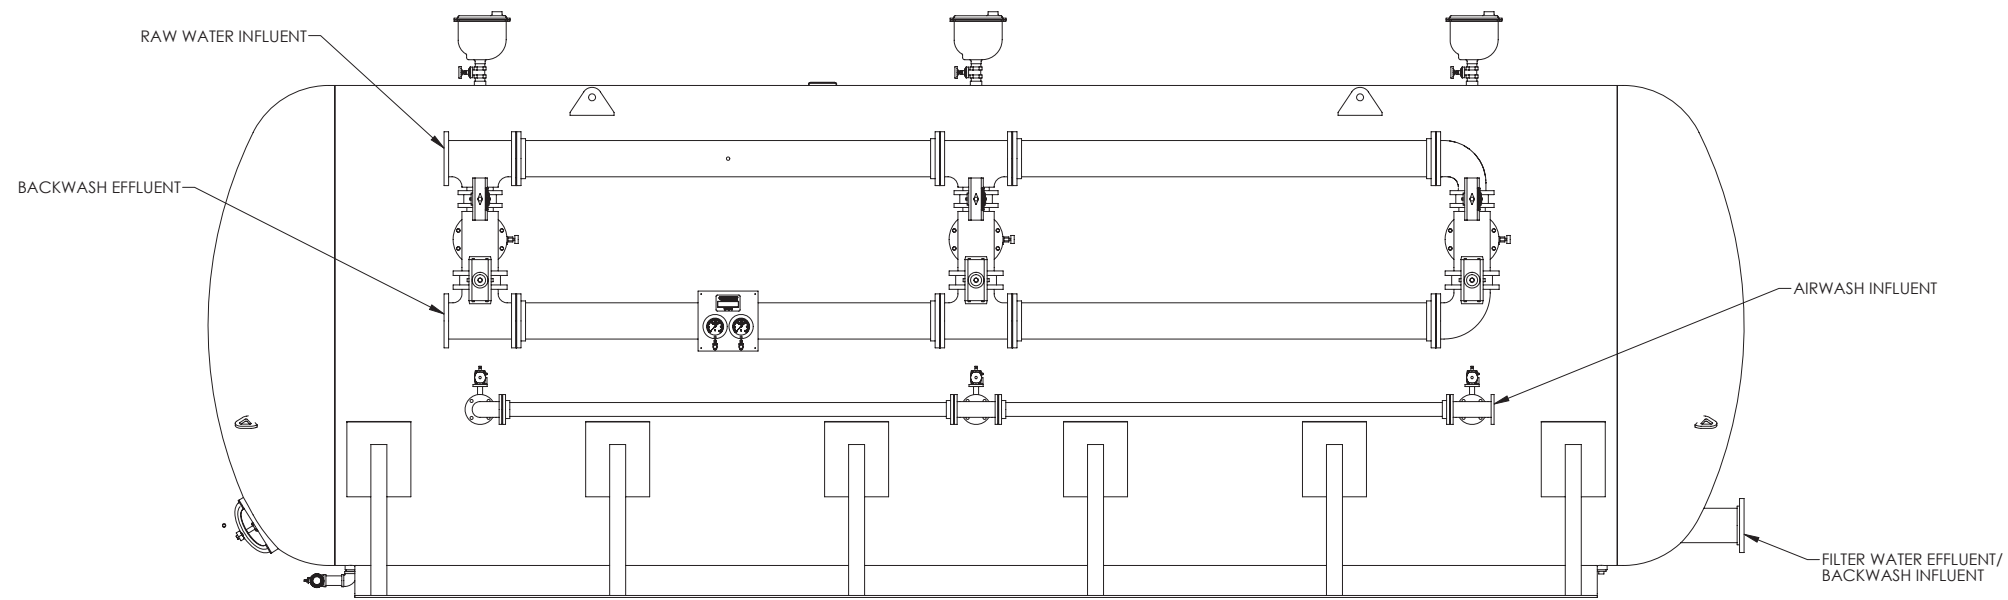

REV:
0

DRAWING NUMBER:
00065019

Last Saved: Thursday, July 20, 2017 12:35:51 PM

PLAN VIEW

FRONT ELEVATION

RIGHT SIDE ELEVATION

D ALL RIGHTS TO MANUFACTURE, COPY, REPRODUCE OR DISPOSE OF THIS DRAWING OR ITS CONTENTS ARE RESERVED UNLESS OTHERWISE SPECIFIED IN WRITING BY TONKA EQUIPMENT COMPANY. DO NOT SCALE DRAWING			
DRAWN BY: DDI	START DATE: 01/27/2014	THICKNESS:	
	DWG. SCALE: 1:24	LENGTH: 384"	
APPR. BY:	APPR. DATE:	APPROX. WEIGHT: 137054.6605	